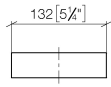

**Reserve tissue holder - Chrome**

MEM

83 590 780

- width 132mm
- height 35 mm
- 116mm projection

Fits: MEM, CYO

	Chrome	83 590 780-00
	Brushed Platinum	83 590 780-06
	Platinum	83 590 780-08
	Dark Chrome	83 590 780-19
	Brushed Durabronze (23kt Gold)	83 590 780-28
	Brushed Champagne (22kt Gold)	83 590 780-46
	Champagne (22kt Gold)	83 590 780-47
	Brushed Dark Platinum	83 590 780-99

83 590 780

mm [inches]

83 590 780

Parts for other finishes can be found here: Brushed Platinum