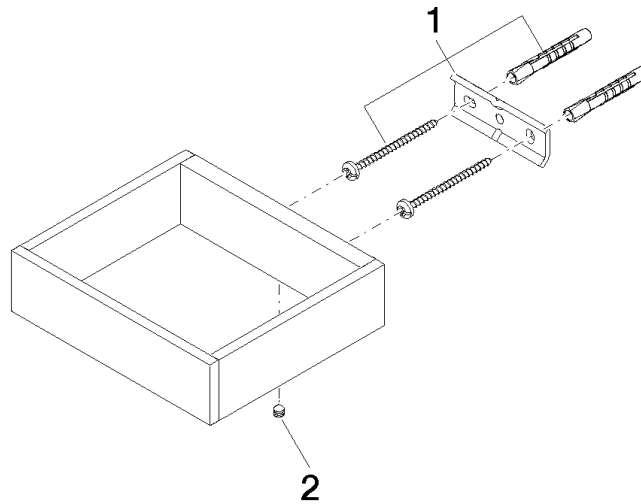

**Reserve tissue holder - Chrome**

MEM

83 590 780

- width 132mm
- height 35 mm
- 116mm projection

Fits: MEM, CYO

	Chrome	83 590 780-00
	Brushed Platinum	83 590 780-06
	Platinum	83 590 780-08
	Dark Chrome	83 590 780-19
	Brushed Durabronze (23kt Gold)	83 590 780-28
	Brushed Champagne (22kt Gold)	83 590 780-46
	Champagne (22kt Gold)	83 590 780-47
	Brushed Dark Platinum	83 590 780-99

83 590 780

mm [inches]

83 590 780

Parts for other finishes can be found here: Brushed Platinum

### Spare parts list

No.	Item Number	Name	Quantity used	Delivery time
1	05 17 20 718 00 90	fixing set	1	2
2	90 31 11 112 00 90	pin	1	2