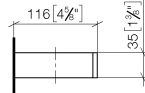

**Reserve tissue holder - Chrome**

MEM

83 590 780

- width 132mm
- height 35 mm
- 116mm projection

Fits: MEM, CYO

	Chrome	83 590 780-00
	Brushed Platinum	83 590 780-06
	Platinum	83 590 780-08
	Dark Chrome	83 590 780-19
	Brushed Durabronze (23kt Gold)	83 590 780-28
	Brushed Champagne (22kt Gold)	83 590 780-46
	Champagne (22kt Gold)	83 590 780-47
	Brushed Dark Platinum	83 590 780-99

83 590 780

mm [inches]

83 590 780

Parts for other finishes can be found here: Brushed Platinum